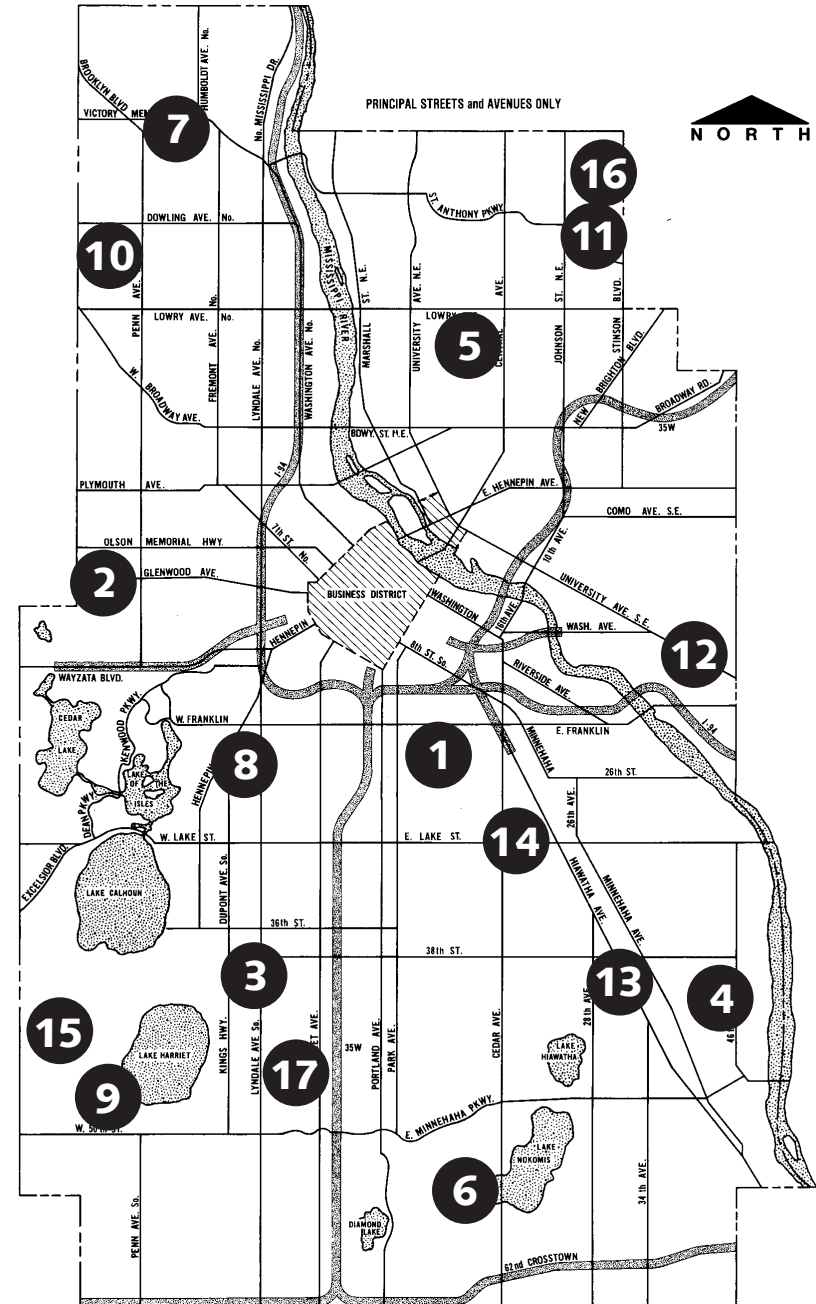

5. Edison
Jane Greenberg: 612.668.1306
700 22nd Ave. N.E. 55418
Jane.Greenberg@mpls.k12.mn.us

6. Hale
Helene Gauthier: 612.668.3767
1220 E. 54th St. 55417
Helene.Gauthier@mpls.k12.mn.us

7. Henry
Kevin Czmowski: 612.668.1922
4320 Newton N. 55412
Kevin.Czmowski@mpls.k12.mn.us

8. Jefferson
Peter Yang: 612.668.2740
1200 W. 26th St. 55405
PeterN.Yang@mpls.k12.mn.us

9. Lake Harriet
Steve Bodger: 612.668.3330
4912 Vincent Ave. S. 55410
Steven.Bodger@mpls.k12.mn.us

10. Lucy Laney
Linda Snyder: 612.668.1922
3333 Penn Ave. N. 55412
Linda.Snyder@mpls.k12.mn.us

11. Northeast
Jane Greenberg: 612.668.1515
2955 Hayes St. N.E. 55418
Jane.Greenberg@mpls.k12.mn.us

12. Pratt
Jan Thurn: 612.668.1100
66 Malcolm Ave. S.E. 55414
Jan.Thurn@mpls.k12.mn.us

13. Roosevelt
4029 28th Ave. S. 55406
612.668.4828

Adults 55+ Coordinator:
Patty Hastreiter
Patty.Hastreiter@mpls.k12.mn.us

Adult Programs Coordinator:
Maile Siemon
Maile.Siemon@mpls.k12.mn.us

14. South
Heather Borgman: 612.668.4326
3131 19th Ave. S. 55407
Heather.Borgman@mpls.k12.mn.us

15. Southwest
Dave Premack: 612.668.3100
3414 W. 47th St. 55410
Dave.Premack@mpls.k12.mn.us

16. Waite Park
Sandi McDonald: 612.668.1590
1800 34th Ave. N.E. 55418
Sandi.McDonald@mpls.k12.mn.us

17. Washburn/Ramsey
JoEllyn Jolstad: 612.668.3450
201 W. 49th St. 55419
JoEllyn.Jolstad@mpls.k12.mn.us

mce
Minneapolis
Community Education

A program of MINNEAPOLIS
PUBLIC SCHOOLS
Urban Education. Global Citizens.