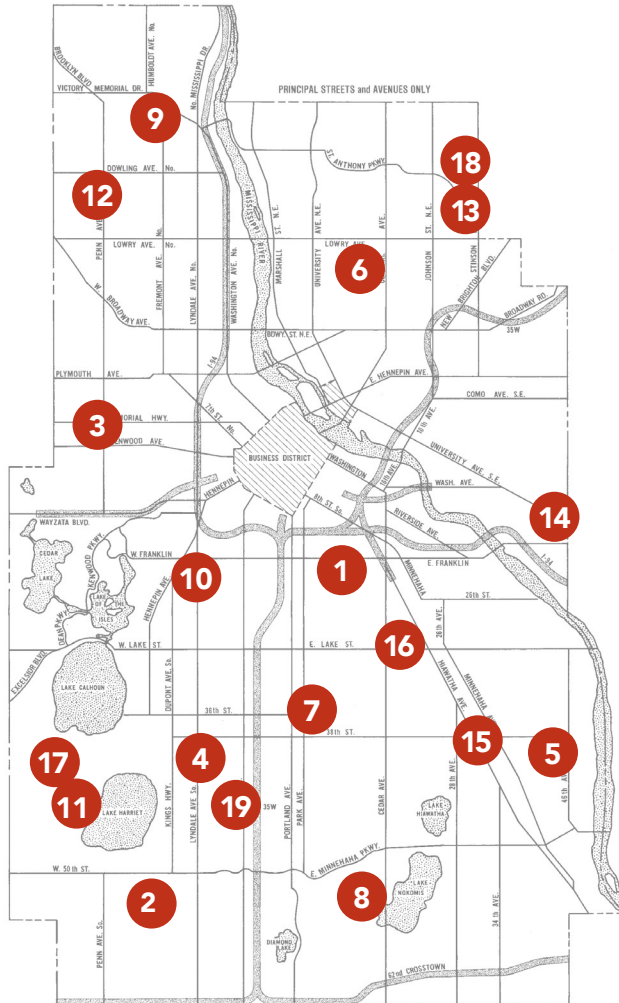

Community Education Adult Enrichment Class Locations

1. Andersen

2727 10th Ave. S.
Minneapolis, MN 55407
612.668.4215
Marija.Nicholson@mpls.k12.mn.us

2. Anthony

5757 Irving Ave. S.
Minneapolis, MN 55419
612.668.3330
Steven.Bodger@mpls.k12.mn.us

3. Anwatin

256 Upton Ave. S.
Minneapolis, MN 55405
612.668.2478
Daniel.Burgos@mpls.k12.mn.us

4. Barton

4237 Colfax Ave. S.
Minneapolis, MN 55409
612.668.3585
Dawn.Sjoquist@mpls.k12.mn.us

5. Dowling

3900 W. River Pkwy.
Minneapolis, MN 55406
Call Roosevelt at 612.668.4828.

6. Edison

700 22nd Ave. NE
Minneapolis, MN 55418
612.668.1306
Jane.Greenberg@mpls.k12.mn.us

7. Green Central

3416 4th Ave S
Minneapolis, MN 55408
612.668.3733
Lilian.Sand@mpls.k12.mn.us

8. Hale

1220 E. 54th St.
Minneapolis, MN 55417
612.668.3767
Helene.Gauthier@mpls.k12.mn.us

9. Henry

4320 Newton Ave. N.
Minneapolis, MN 55412
612.668.1922
Kevin.Czmowski@mpls.k12.mn.us

10. Jefferson

1200 W. 26th St.
Minneapolis, MN 55405
612.668.2740
Stephan.Schrivier@mpls.k12.mn.us

11. Lake Harriet

4912 Vincent Ave. S.
Minneapolis, MN 55410
612.668.3330
Steven.Bodger@mpls.k12.mn.us

12. Lucy Laney

3333 Penn Ave. N.
Minneapolis, MN 55412
612.668.2219
Linda.Snyder@mpls.k12.mn.us

13. Northeast

2955 Hayes St. NE
Minneapolis, MN 55418
612.668.1515
Jane.Greenberg@mpls.k12.mn.us

14. Pratt

66 Malcolm Ave. SE
Minneapolis, MN 55414
612.668.1100
Jan.Thurn@mpls.k12.mn.us

15. Roosevelt

4029 28th Ave. S.
Minneapolis, MN 55406
612.668.4828
Patty.Hastreiter@mpls.k12.mn.us
Maile.Siemon@mpls.k12.mn.us

16. South

3131 19th Ave. S.
Minneapolis, MN 55407
612.668.4326
Heather.Borgman@mpls.k12.mn.us

17. Southwest

3414 W. 47th St.
Minneapolis, MN 55410
612.668.3100
Dave.Premack@mpls.k12.mn.us

18. Waite Park

1800 34th Ave. NE
Minneapolis, MN 55418
612.668.1590
Sandi.McDonald@mpls.k12.mn.us

19. Washburn/Justice Page

201 W. 49th St. / 1 W. 49th St.
Minneapolis, MN 55419
Washburn: **612.668.3450**
Eliana.Power@mpls.k12.mn.us
Justice Page: **612.668.4051**