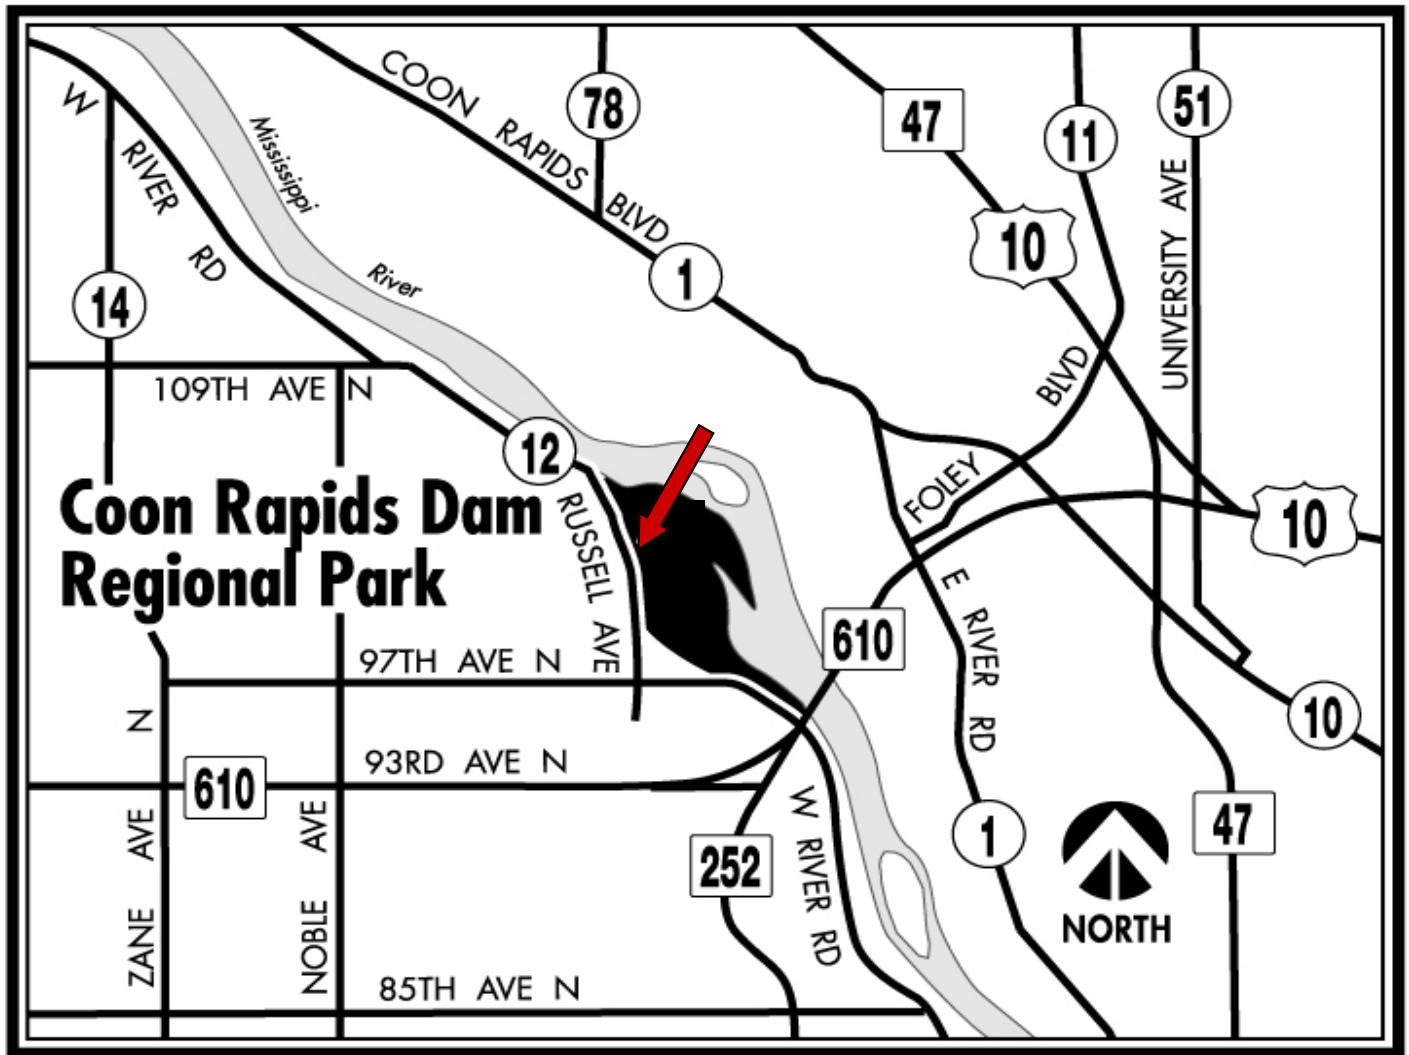

West Coon Rapids Dam Visitor Center, Three Rivers Park District
10360 West River Road, Brooklyn Park, MN 55444 **763.694.7790**

becoming Mississippi Gateway Regional Park

**Please note that this park is in Brooklyn Park,
not Coon Rapids** Thank you!!

How to find us:

From 694

694 to 35W NORTH
Exit 2 right lanes to HWY 10 WEST
(approx. 2.6 mi.)
Exit right lanes to 610 - follow directions below

From 610

Exit Noble Parkway (NORTH)
97TH Ave. N. (EAST/RIGHT) STOPLIGHT
Russell Ave./12 (NORTH/LEFT) 4-WAY STOP
Park is .7 mile on the right

From 94

252 (NORTH)
610 (WEST) LEFT EXIT
Exit Noble Parkway (NORTH/ RIGHT) FIRST EXIT
97TH Ave. N. (EAST/RIGHT) STOPLIGHT
Russell Ave./12 (NORTH/LEFT) 4-WAY STOP
Park is .7 mile on the right