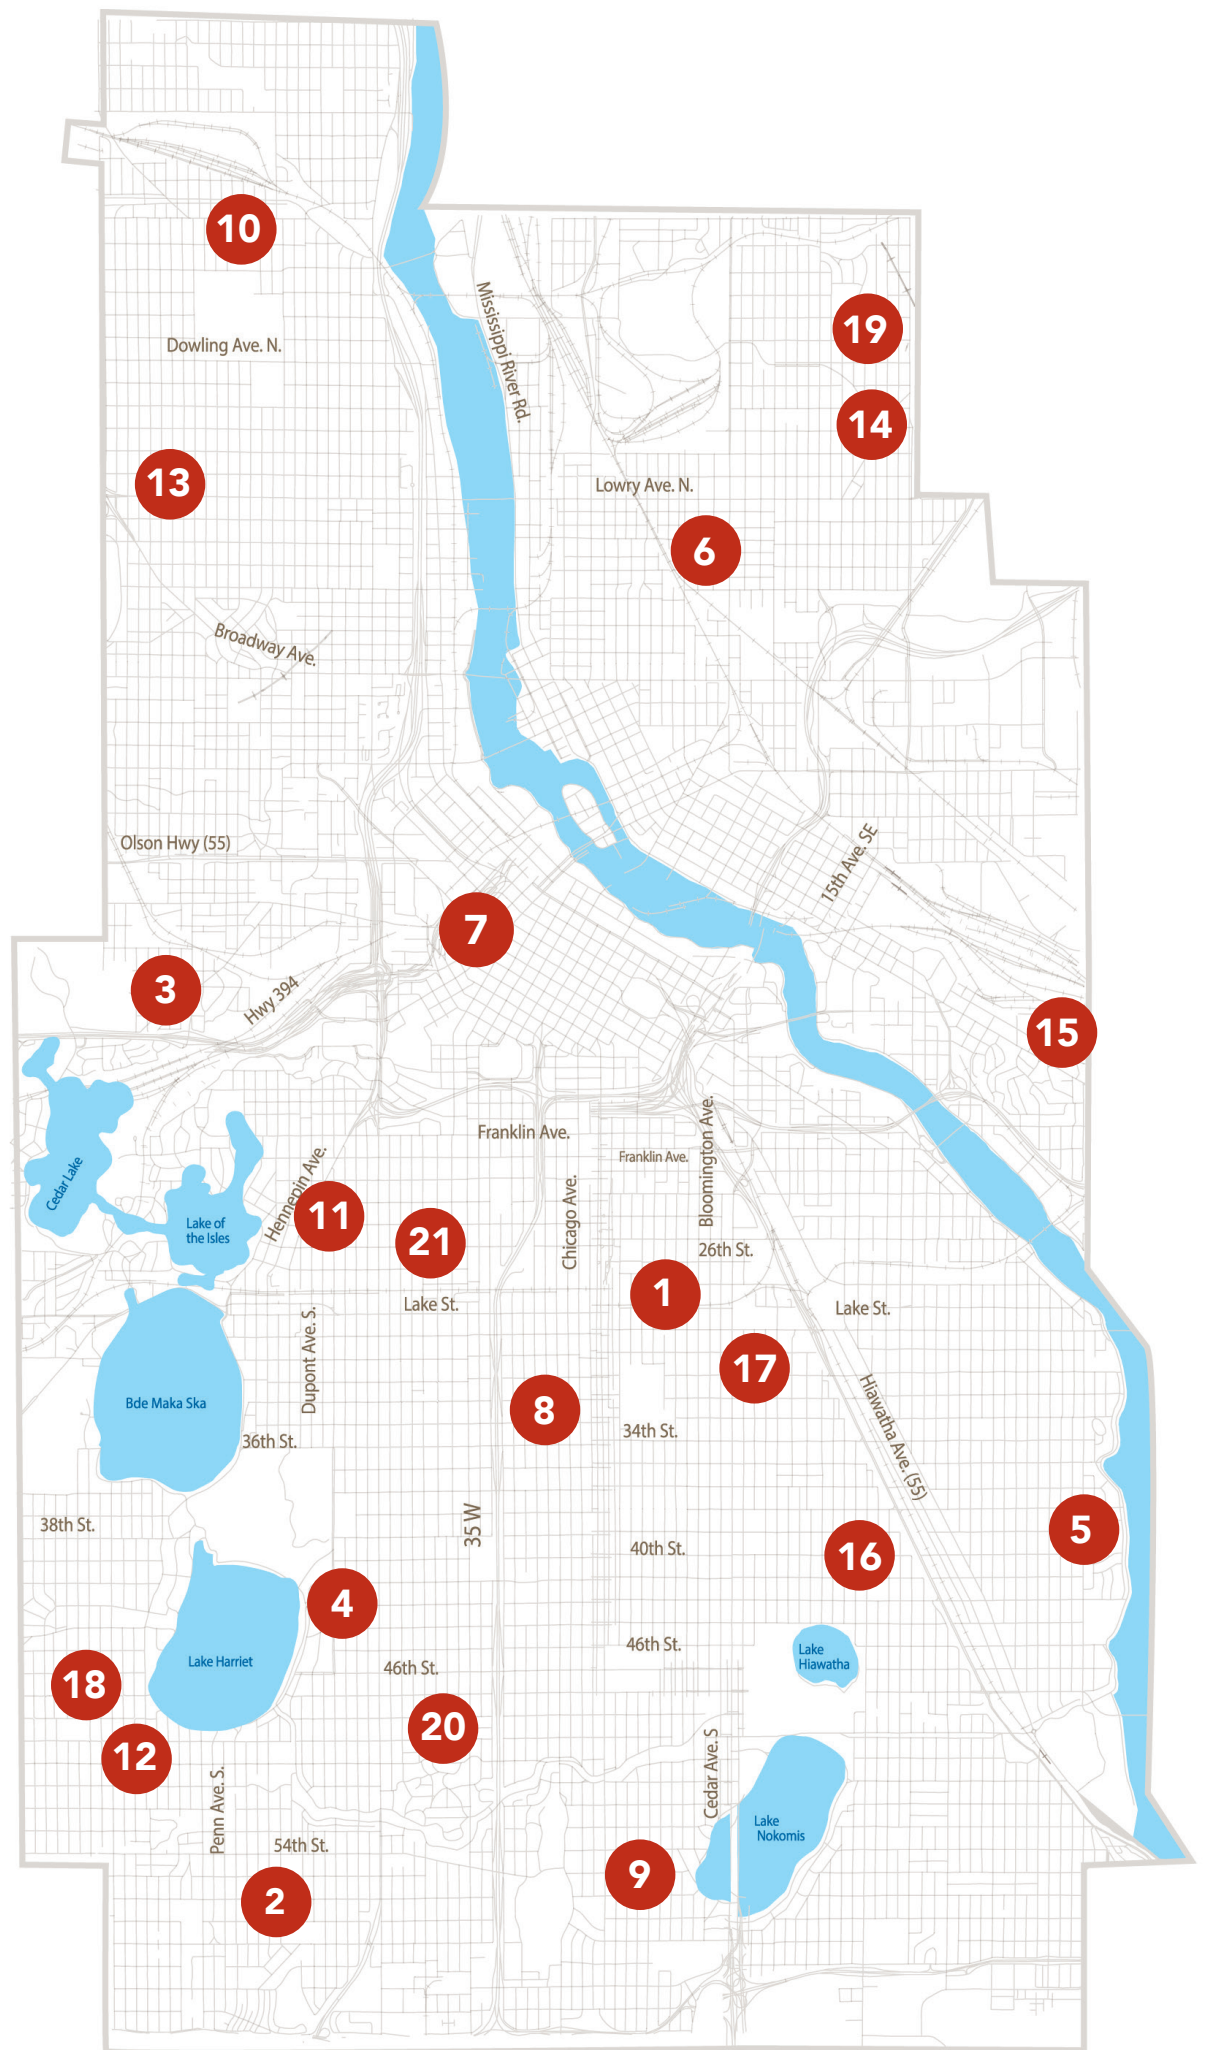

2. Anthony

5757 Irving Ave. S.
Minneapolis, MN 55419
612.668.3330
Elika.Beck@mpls.k12.mn.us

3. Anwatin

256 Upton Ave. S.
Minneapolis, MN 55405
612.668.2478
Laura.Campbell@mpls.K12.mn.us

4. Barton

4237 Colfax Ave. S.
Minneapolis, MN 55409
612.668.3585
Dawn.Sjoquist@mpls.k12.mn.us

5. Dowling

3900 W. River Pkwy.
Minneapolis, MN 55406
Call Roosevelt at 612.668.4828.

6. Edison

700 22nd Ave. NE
Minneapolis, MN 55418
612.668.1306
Jane.Greenberg@mpls.k12.mn.us

7. FAIR

10 S 10th St.
Minneapolis, MN 55403
612.668.1065
Matthew.Terhaar@mpls.k12.mn.us

8. Green Central

3416 4th Ave S
Minneapolis, MN 55408
612.668.3733
Lilian.Sand@mpls.k12.mn.us

9. Hale

1220 E. 54th St.
Minneapolis, MN 55417
612.668.3767
Helene.Gauthier@mpls.k12.mn.us

10. Henry

4320 Newton Ave. N.
Minneapolis, MN 55412
612.668.1922
Kevin.Czmowski@mpls.k12.mn.us

11. Jefferson

1200 W. 26th St.
Minneapolis, MN 55405
612.668.2740
MeganA.Davis@mpls.k12.mn.us

12. Lake Harriet

4912 Vincent Ave. S.
Minneapolis, MN 55410
612.668.3330
Elika.Beck@mpls.k12.mn.us

13. Lucy Laney

3333 Penn Ave. N.
Minneapolis, MN 55412
612.668.2219
Linda.Snyder@mpls.k12.mn.us

14. Northeast

2955 Hayes St. NE
Minneapolis, MN 55418
612.668.1515
Jane.Greenberg@mpls.k12.mn.us

15. Pratt

66 Malcolm Ave. SE
Minneapolis, MN 55414
612.668.1100
Jan.Thurn@mpls.k12.mn.us

16. Roosevelt

4029 28th Ave. S.
Minneapolis, MN 55406
612.668.4828
Patty.Hastreiter@mpls.k12.mn.us
Maile.Siemon@mpls.k12.mn.us

17. South

3131 19th Ave. S.
Minneapolis, MN 55407
612.668.4326
Heather.Borgman@mpls.k12.mn.us

18. Southwest

3414 W. 47th St.
Minneapolis, MN 55410
612.668.3100
Dave.Premack@mpls.k12.mn.us

19. Waite Park

1800 34th Ave. NE
Minneapolis, MN 55418
612.668.1590
Sandi.McDonald@mpls.k12.mn.us

20. Washburn/Justice Page

201 W. 49th St. / 1 W. 49th St.
Minneapolis, MN 55419
Washburn: **612.668.3450**
Eliana.Power@mpls.k12.mn.us
Justice Page: **612.668.4051**
JoEllyn.Jolstad@mpls.k12.mn.us

21. Whittier

315 W. 26th St.
Minneapolis, MN 55404
612.668.4181
Jeff.Carlson01@mpls.k12.mn.us