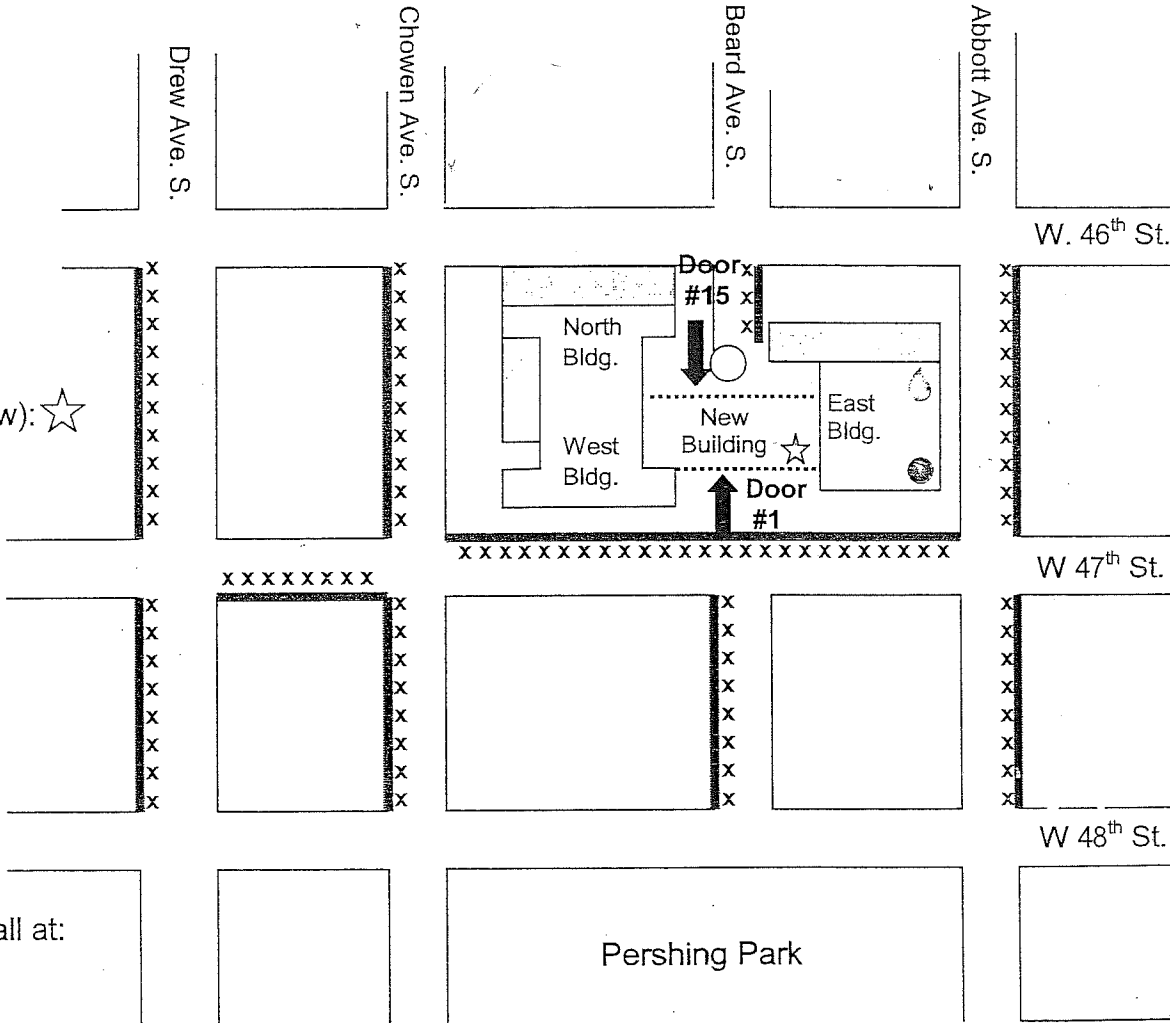

"Where can I park, and what doors are open for Southwest Community Education classes?"

Dear Community Education student,

Welcome to Southwest Community Education! For security reasons, we limit the number of doors that are open in the building, both during the day and night. **You can enter our building at Door #1 on West 47th Street at Beard Avenue or Door #15 at the cul-de-sac on Beard Avenue up the block from 46th street. Our office is in Room 101 in the new center building inside Door #1.**

Two types of parking exist on the 4600 and 4700 blocks of Abbott, Beard, Chowen and Drew Avenues:

- One side of each of these blocks is restricted to neighborhood residents who have permits, between 6:00 am and 9:00 p.m., on school days.
- The other side of these blocks will be open to all drivers- some or all of the day. Students, Community Education participants, and other school users may only park on the open side of the street.

Map

No parking:

Parking lots:

Open doors:

Comm. Ed. Office (New):

Pool:

Gym:

If you need additional information, such as directions, give us a call at: (612) 668-3100.